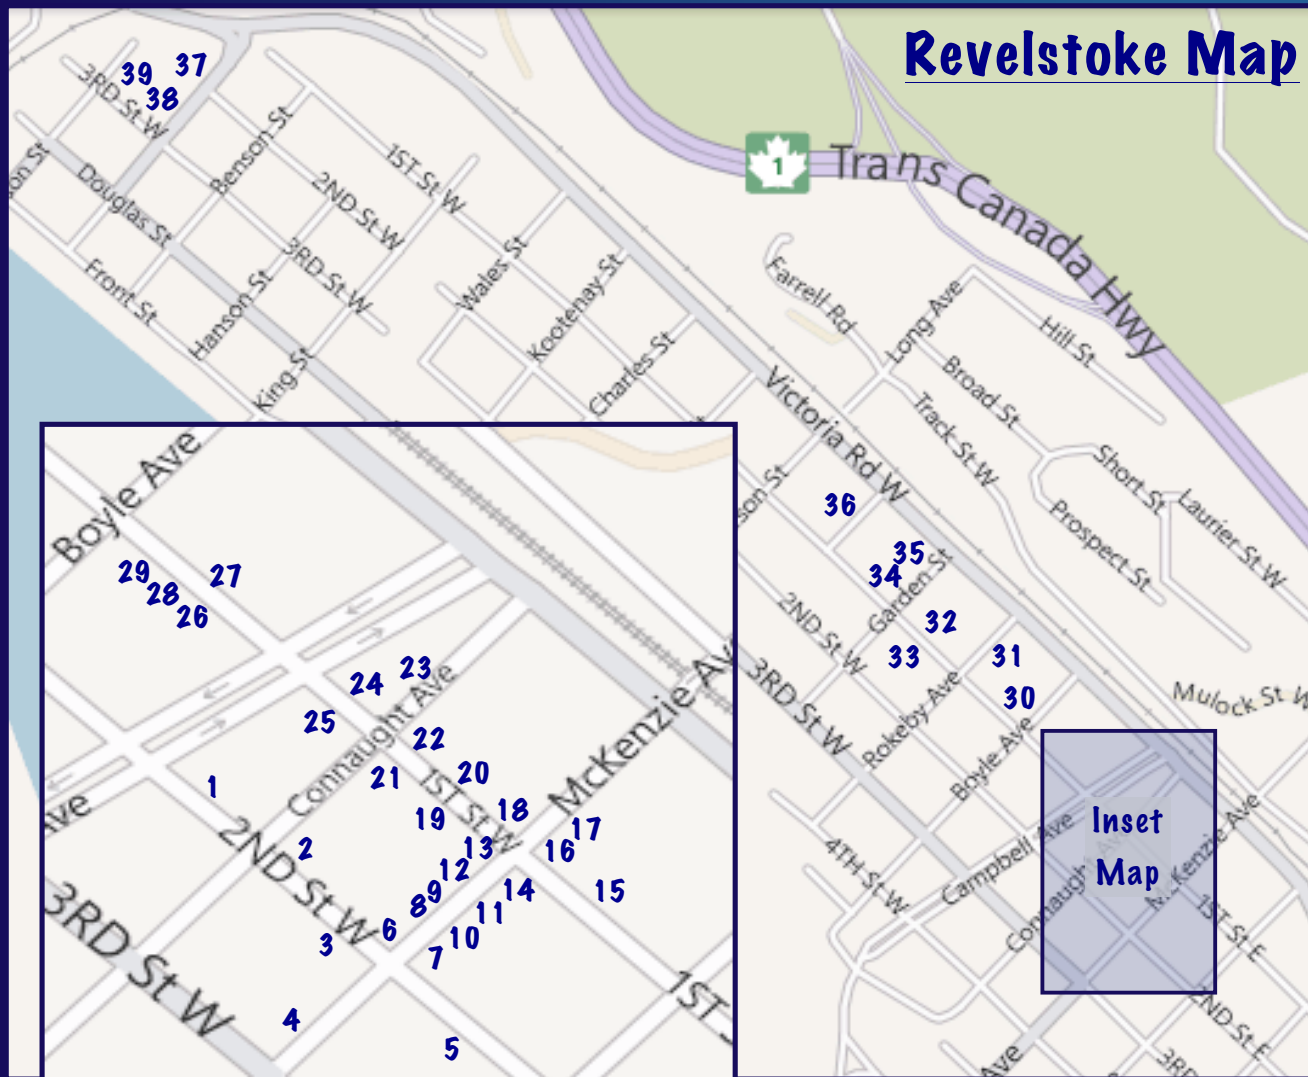

Revelstoke Map

Downtown Area

OUR SPONSORS

Artwork displaying prices may be purchased. Please ask participating business for assistance.

Contact Info:

Tina Lindegaard - beqbiestudios@gmail.com

Revelstoke Visual Arts Centre

Revelstoke Winter Art Walk

DEC. 1 2011 - FEB. 29 2012